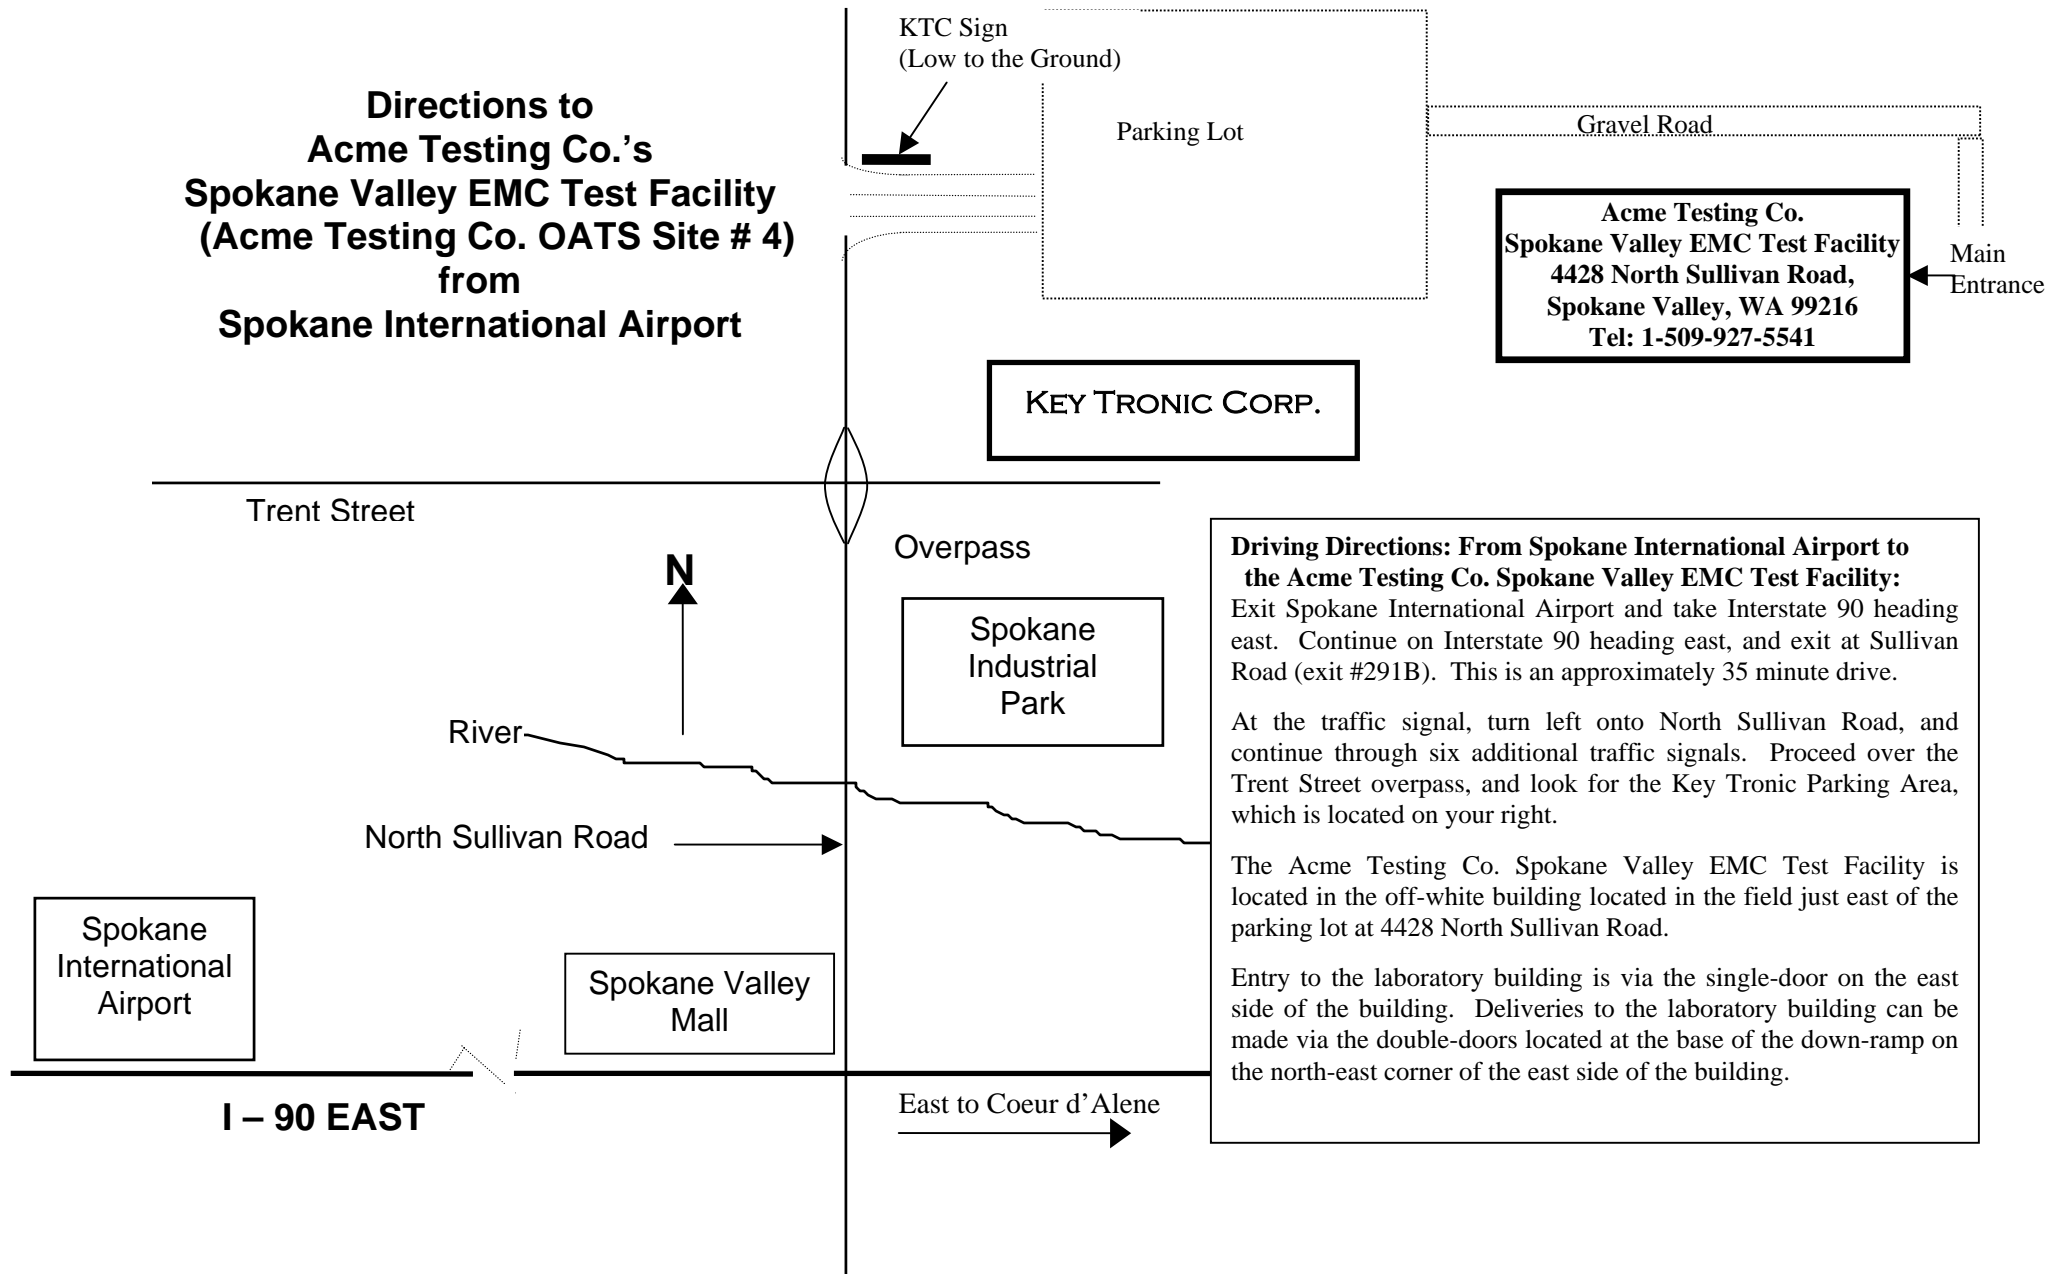

Main
Entrance

KEY TRONIC CORP.

Trent Street

N

Overpass

Spokane
Industrial
Park

River

North Sullivan Road

Spokane
International
Airport

Spokane Valley
Mall

I - 90 EAST

East to Coeur d'Alene

Driving Directions: From Spokane International Airport to the Acme Testing Co. Spokane Valley EMC Test Facility:

Exit Spokane International Airport and take Interstate 90 heading east. Continue on Interstate 90 heading east, and exit at Sullivan Road (exit #291B). This is an approximately 35 minute drive.

At the traffic signal, turn left onto North Sullivan Road, and continue through six additional traffic signals. Proceed over the Trent Street overpass, and look for the Key Tronic Parking Area, which is located on your right.

The Acme Testing Co. Spokane Valley EMC Test Facility is located in the off-white building located in the field just east of the parking lot at 4428 North Sullivan Road.

Entry to the laboratory building is via the single-door on the east side of the building. Deliveries to the laboratory building can be made via the double-doors located at the base of the down-ramp on the north-east corner of the east side of the building.